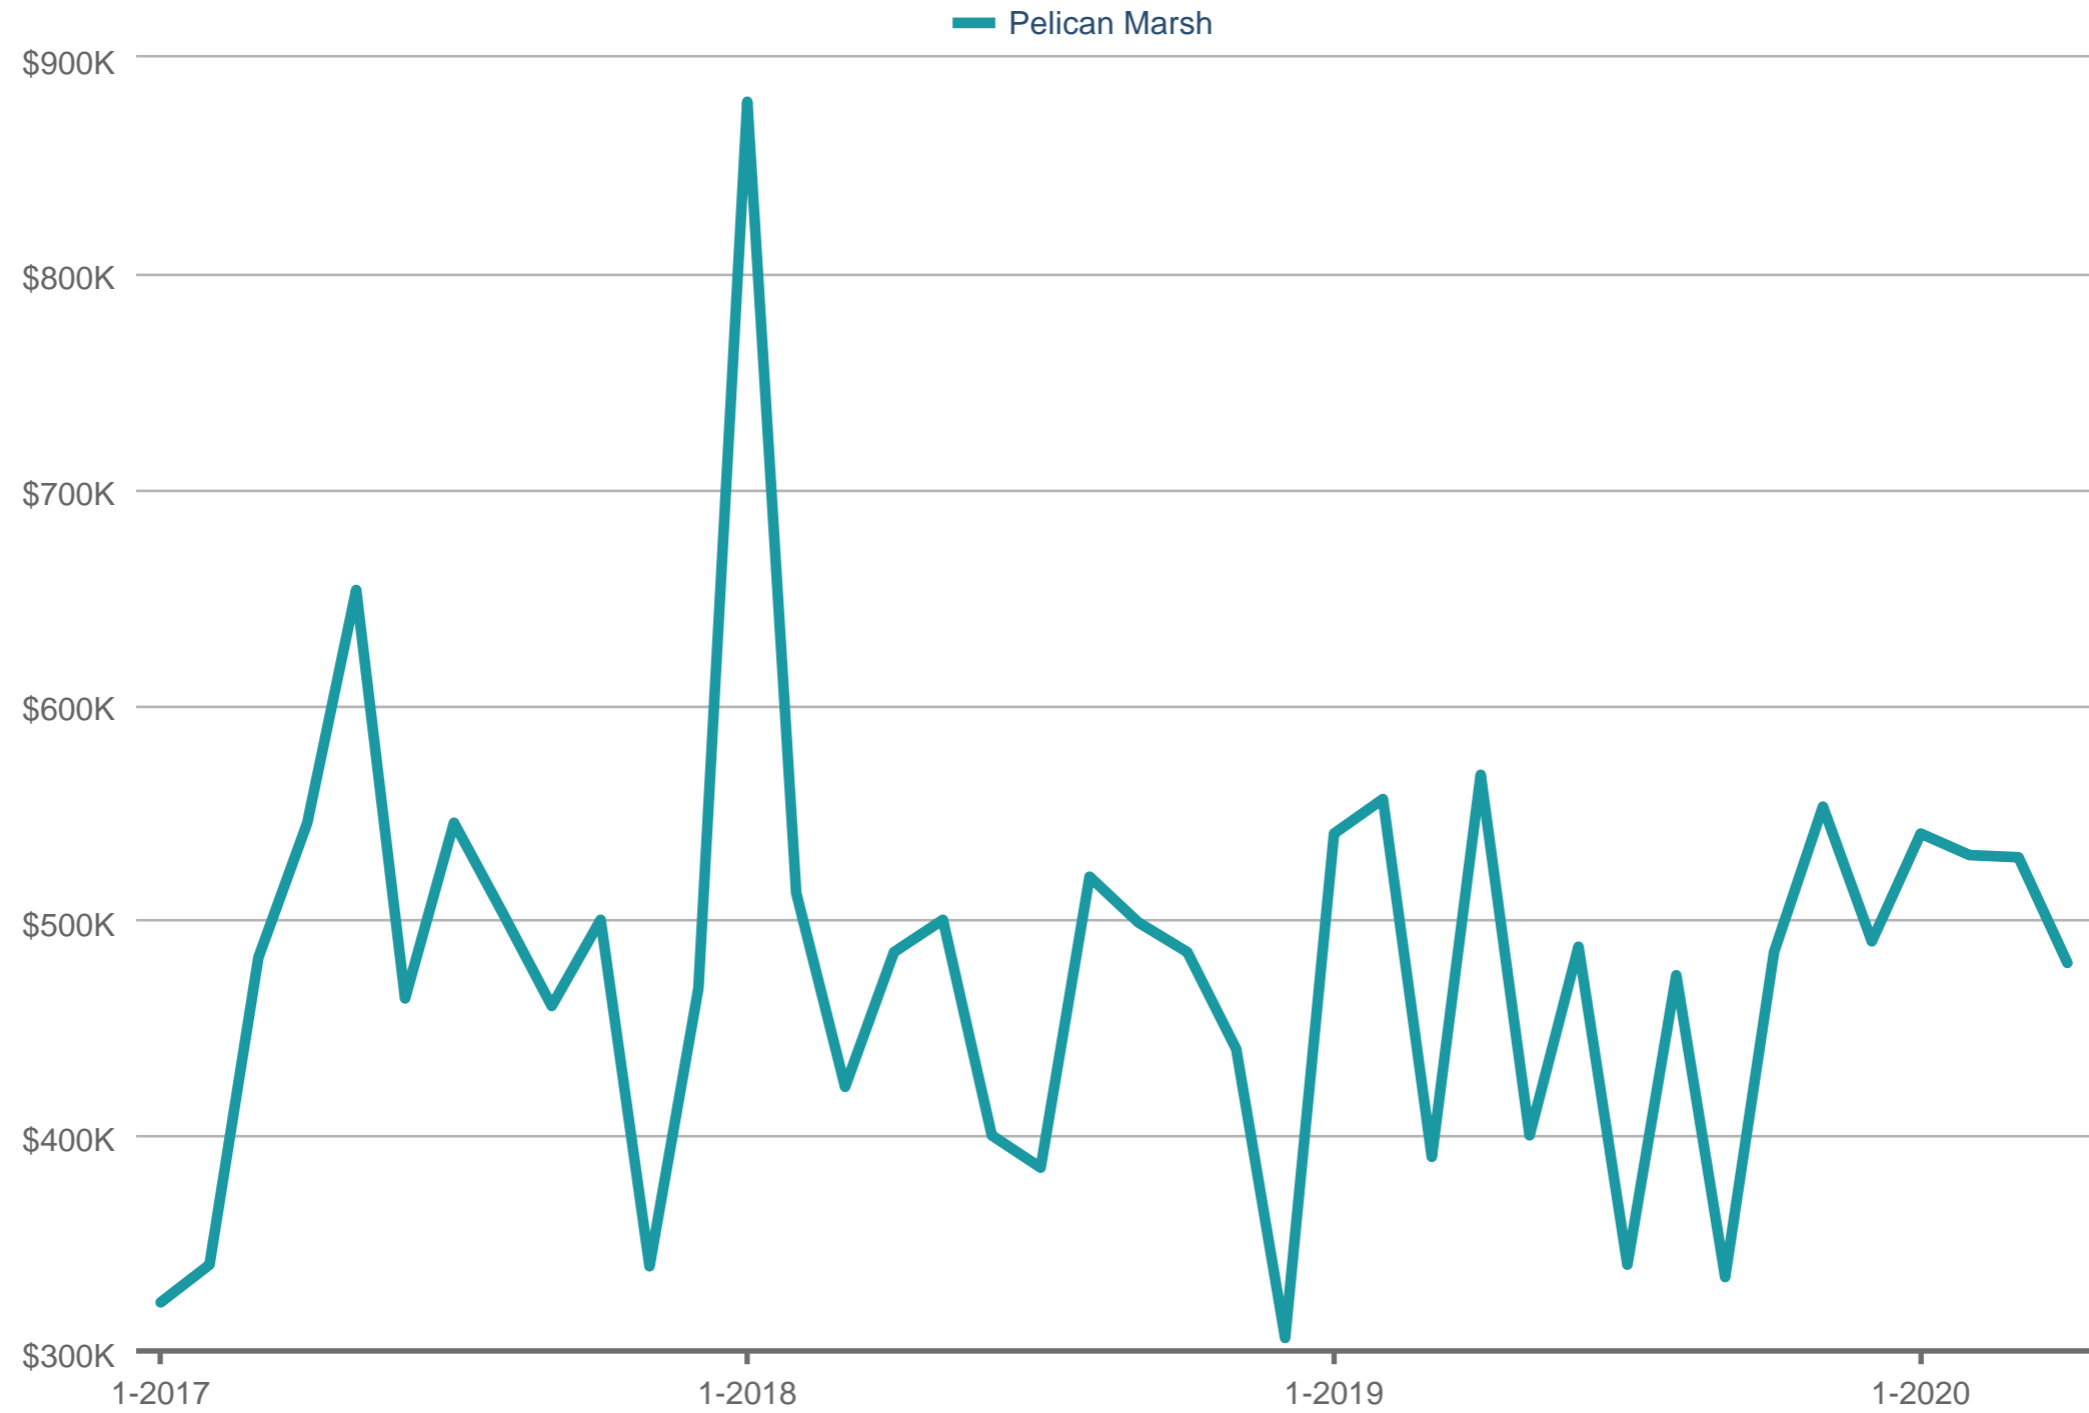

### Median Sales Price

Pelican Marsh

Each data point is one month of activity. Data is from May 22, 2020.