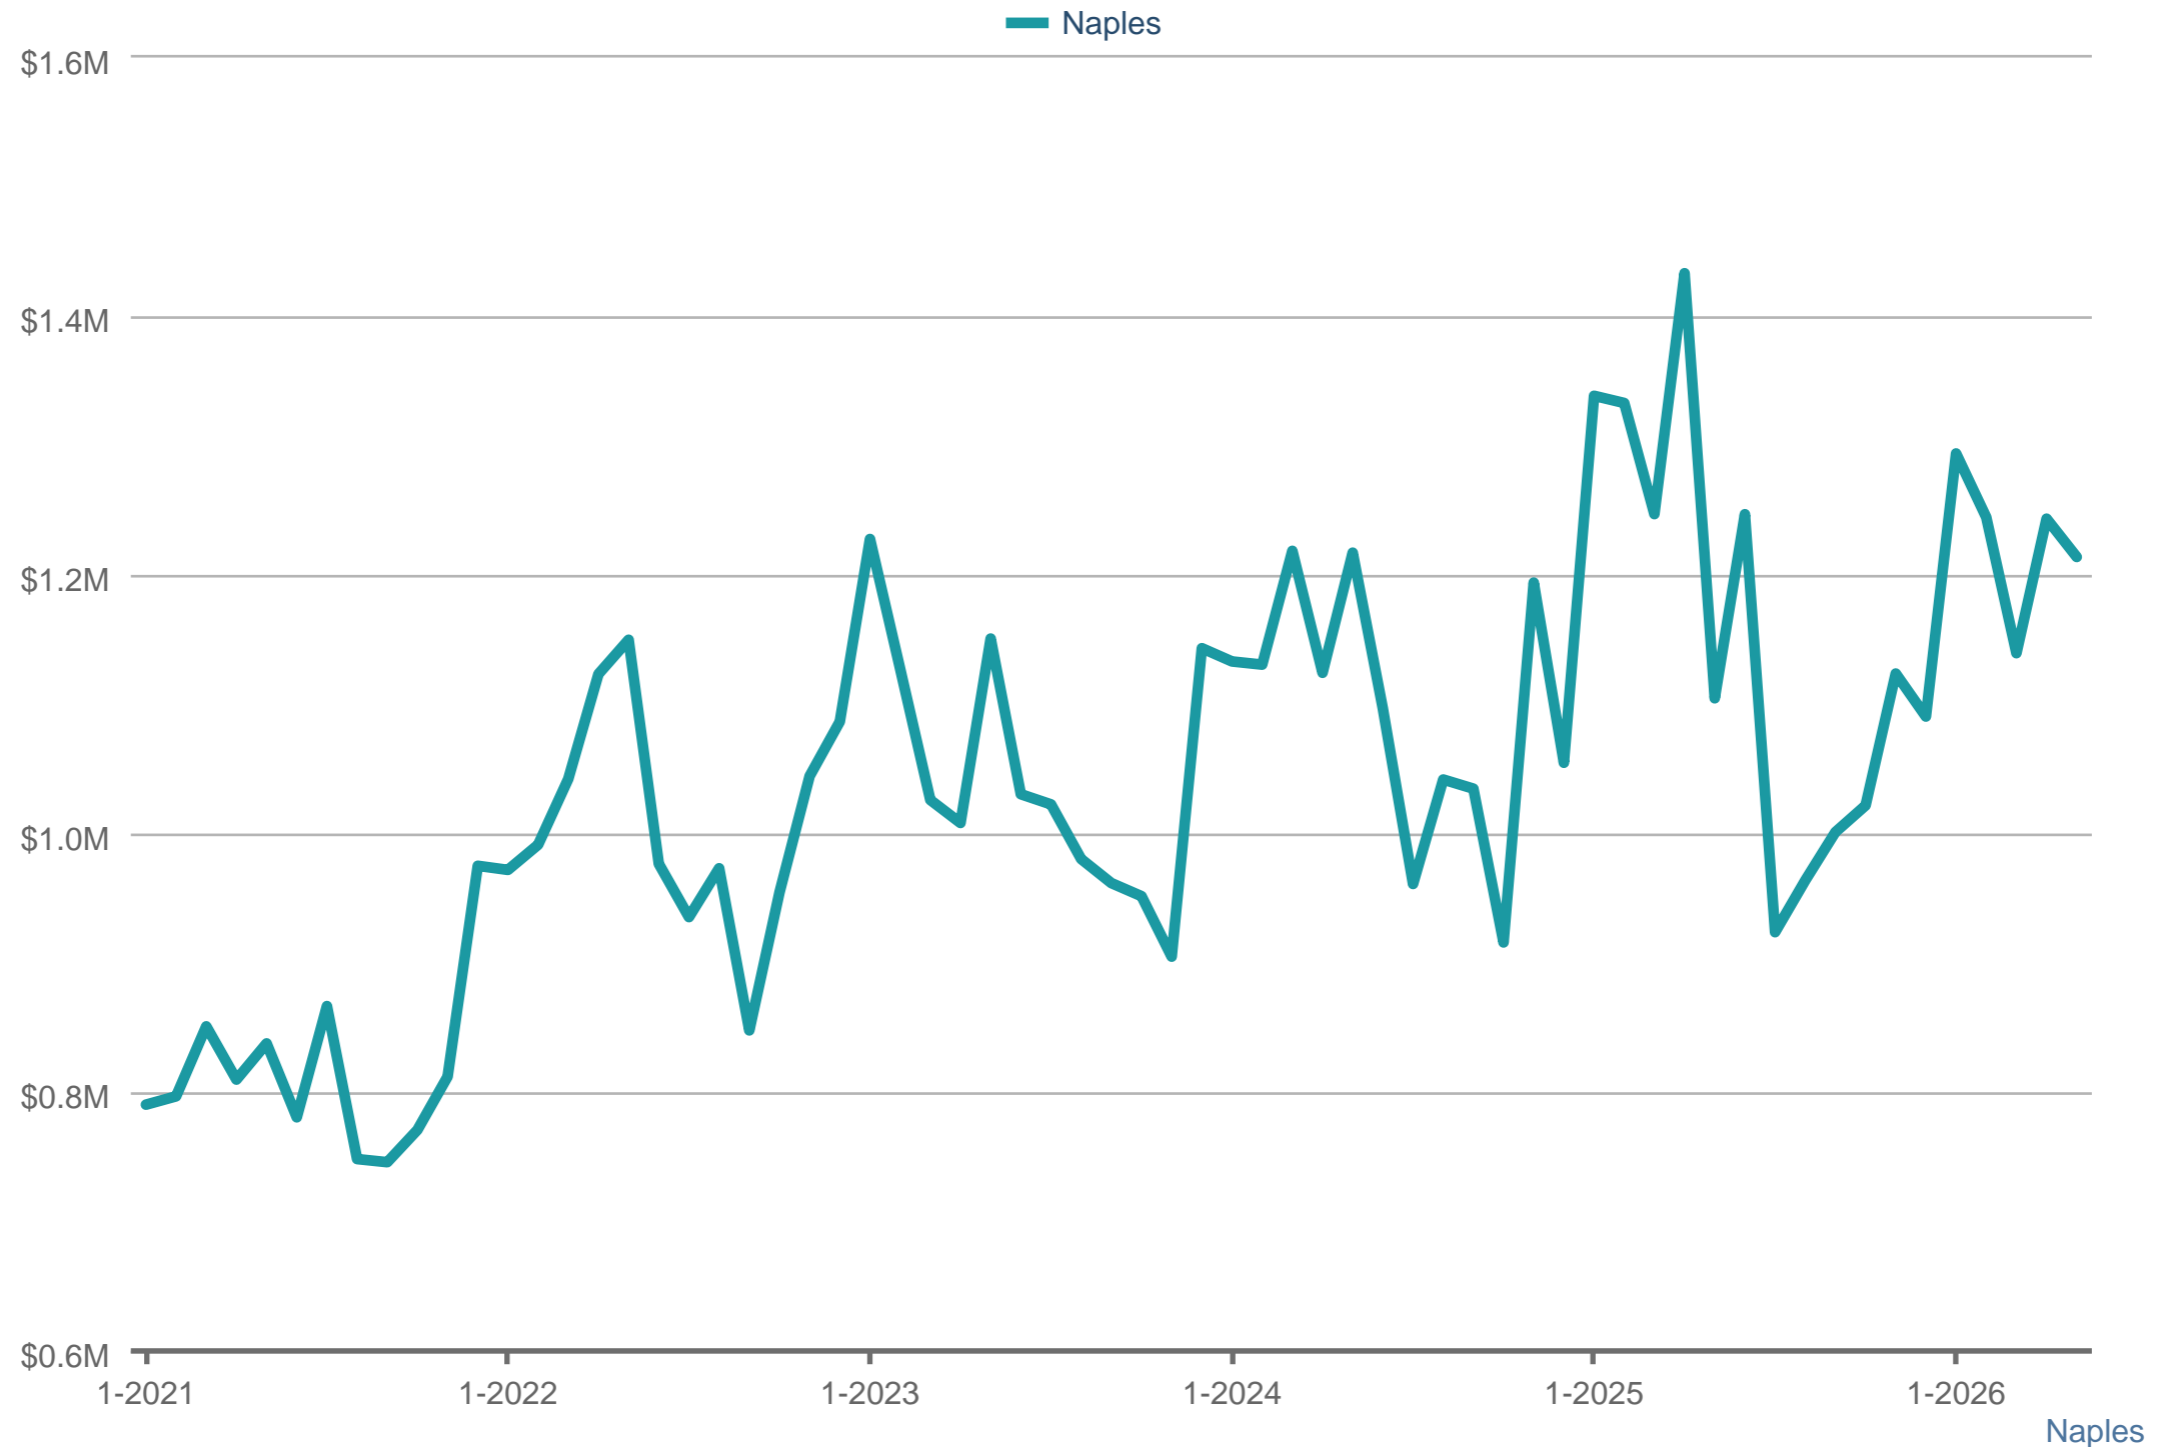

Average Sales Price

Each data point is one month of activity. Data is from June 3, 2026.