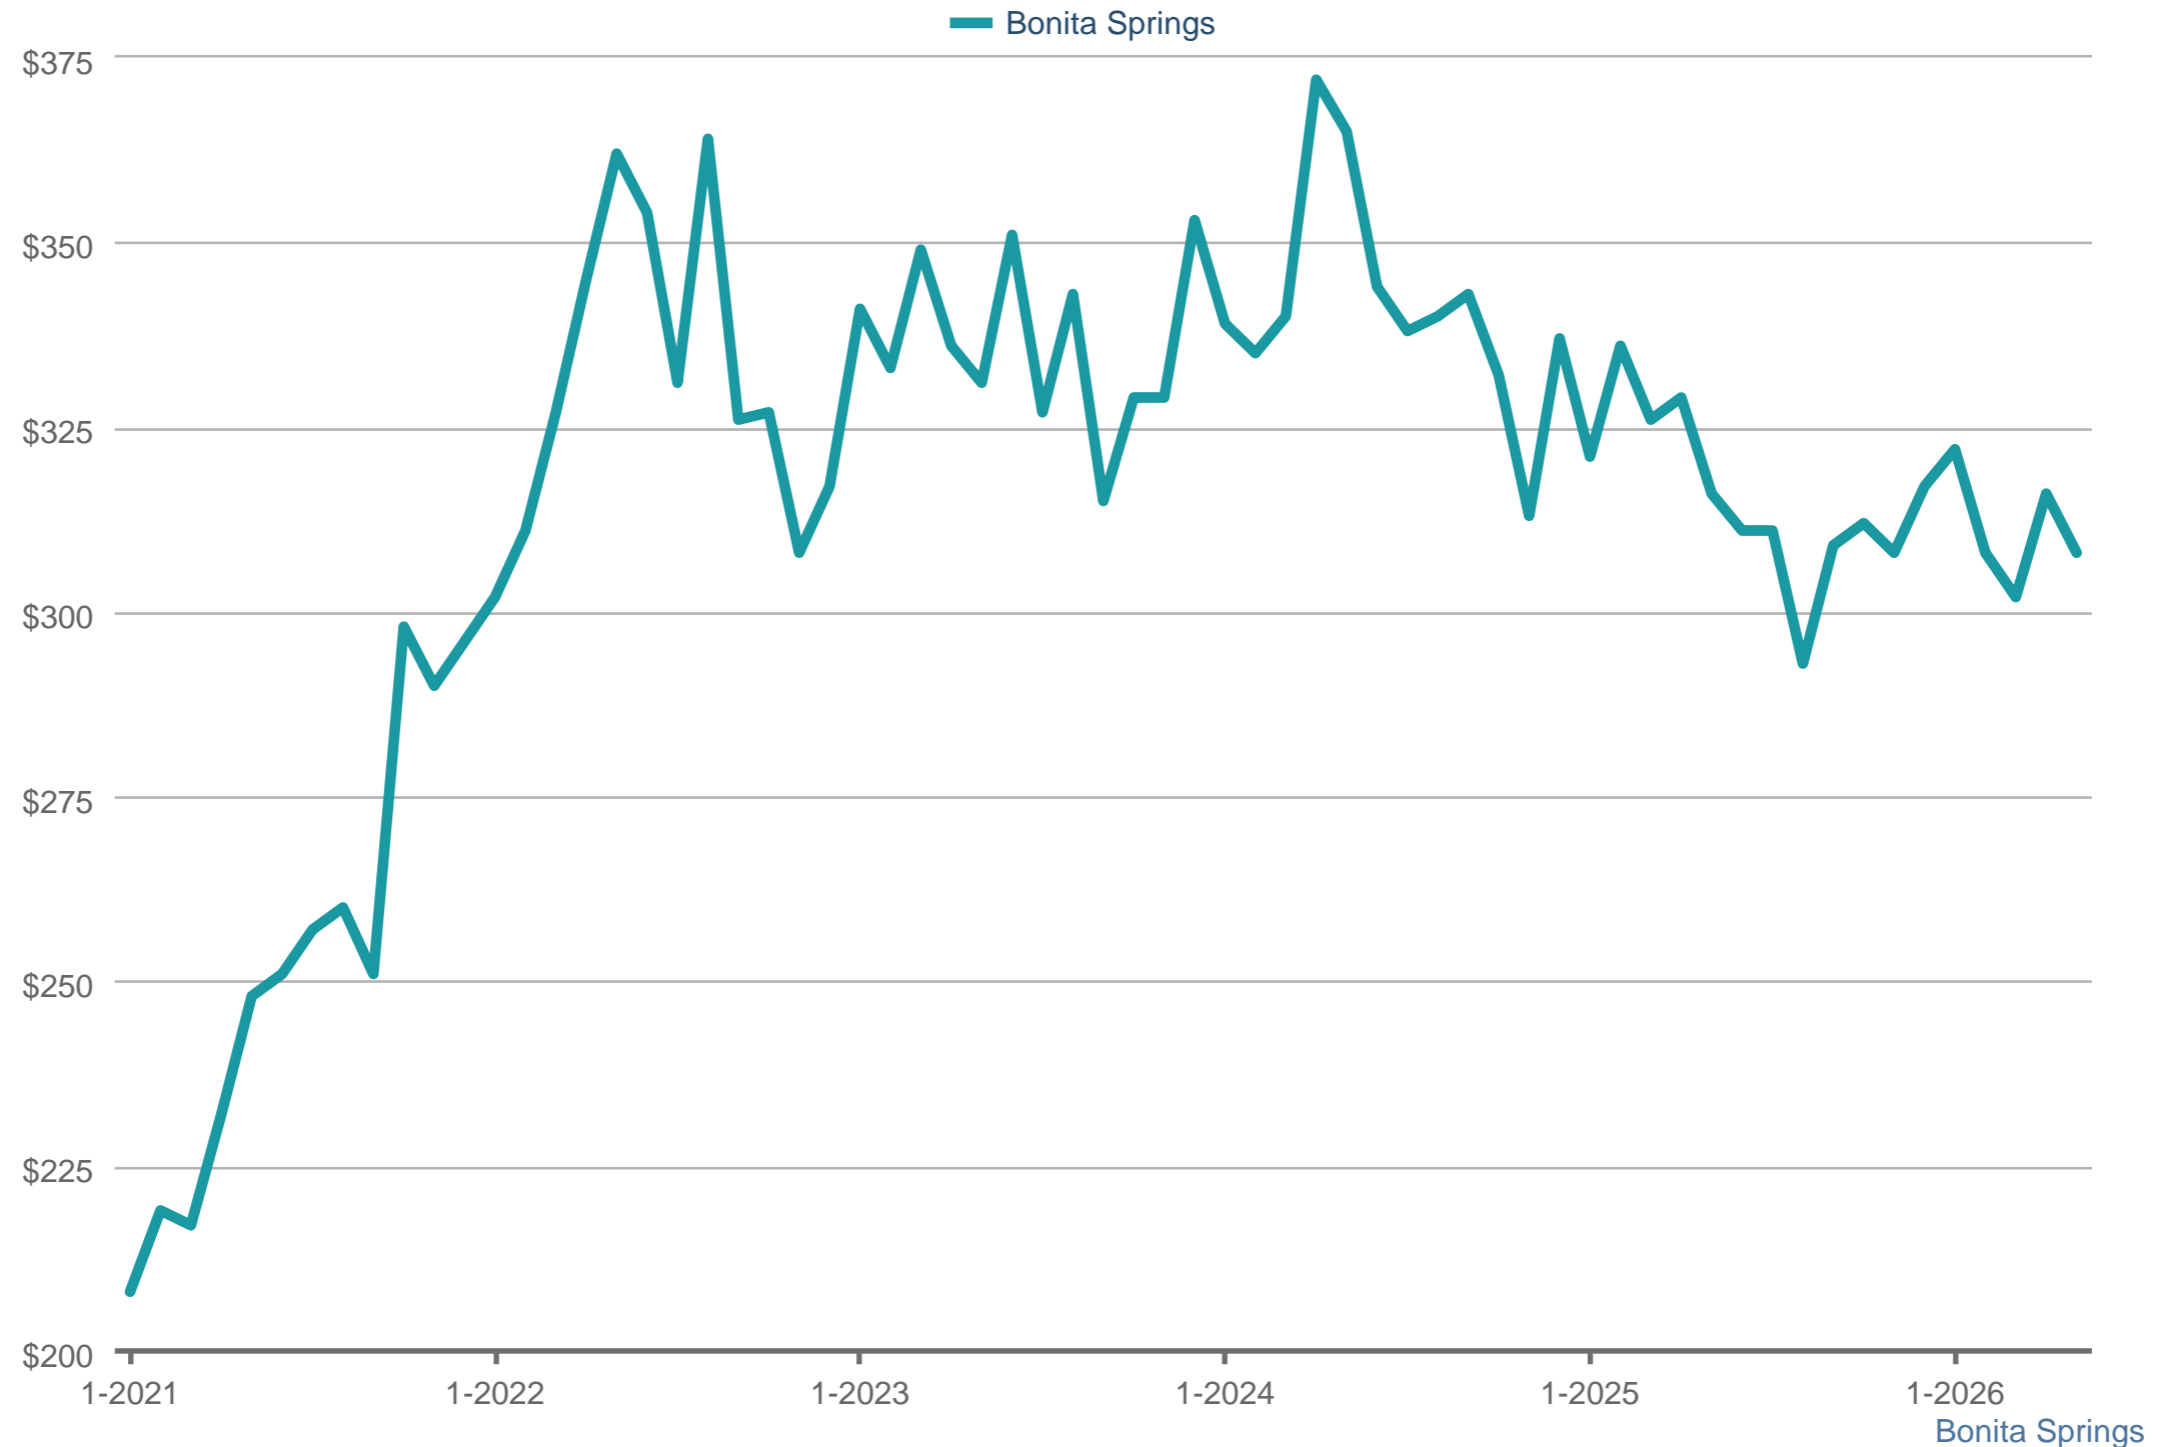

Median Price Per Square Foot

Each data point is one month of activity. Data is from June 3, 2026.