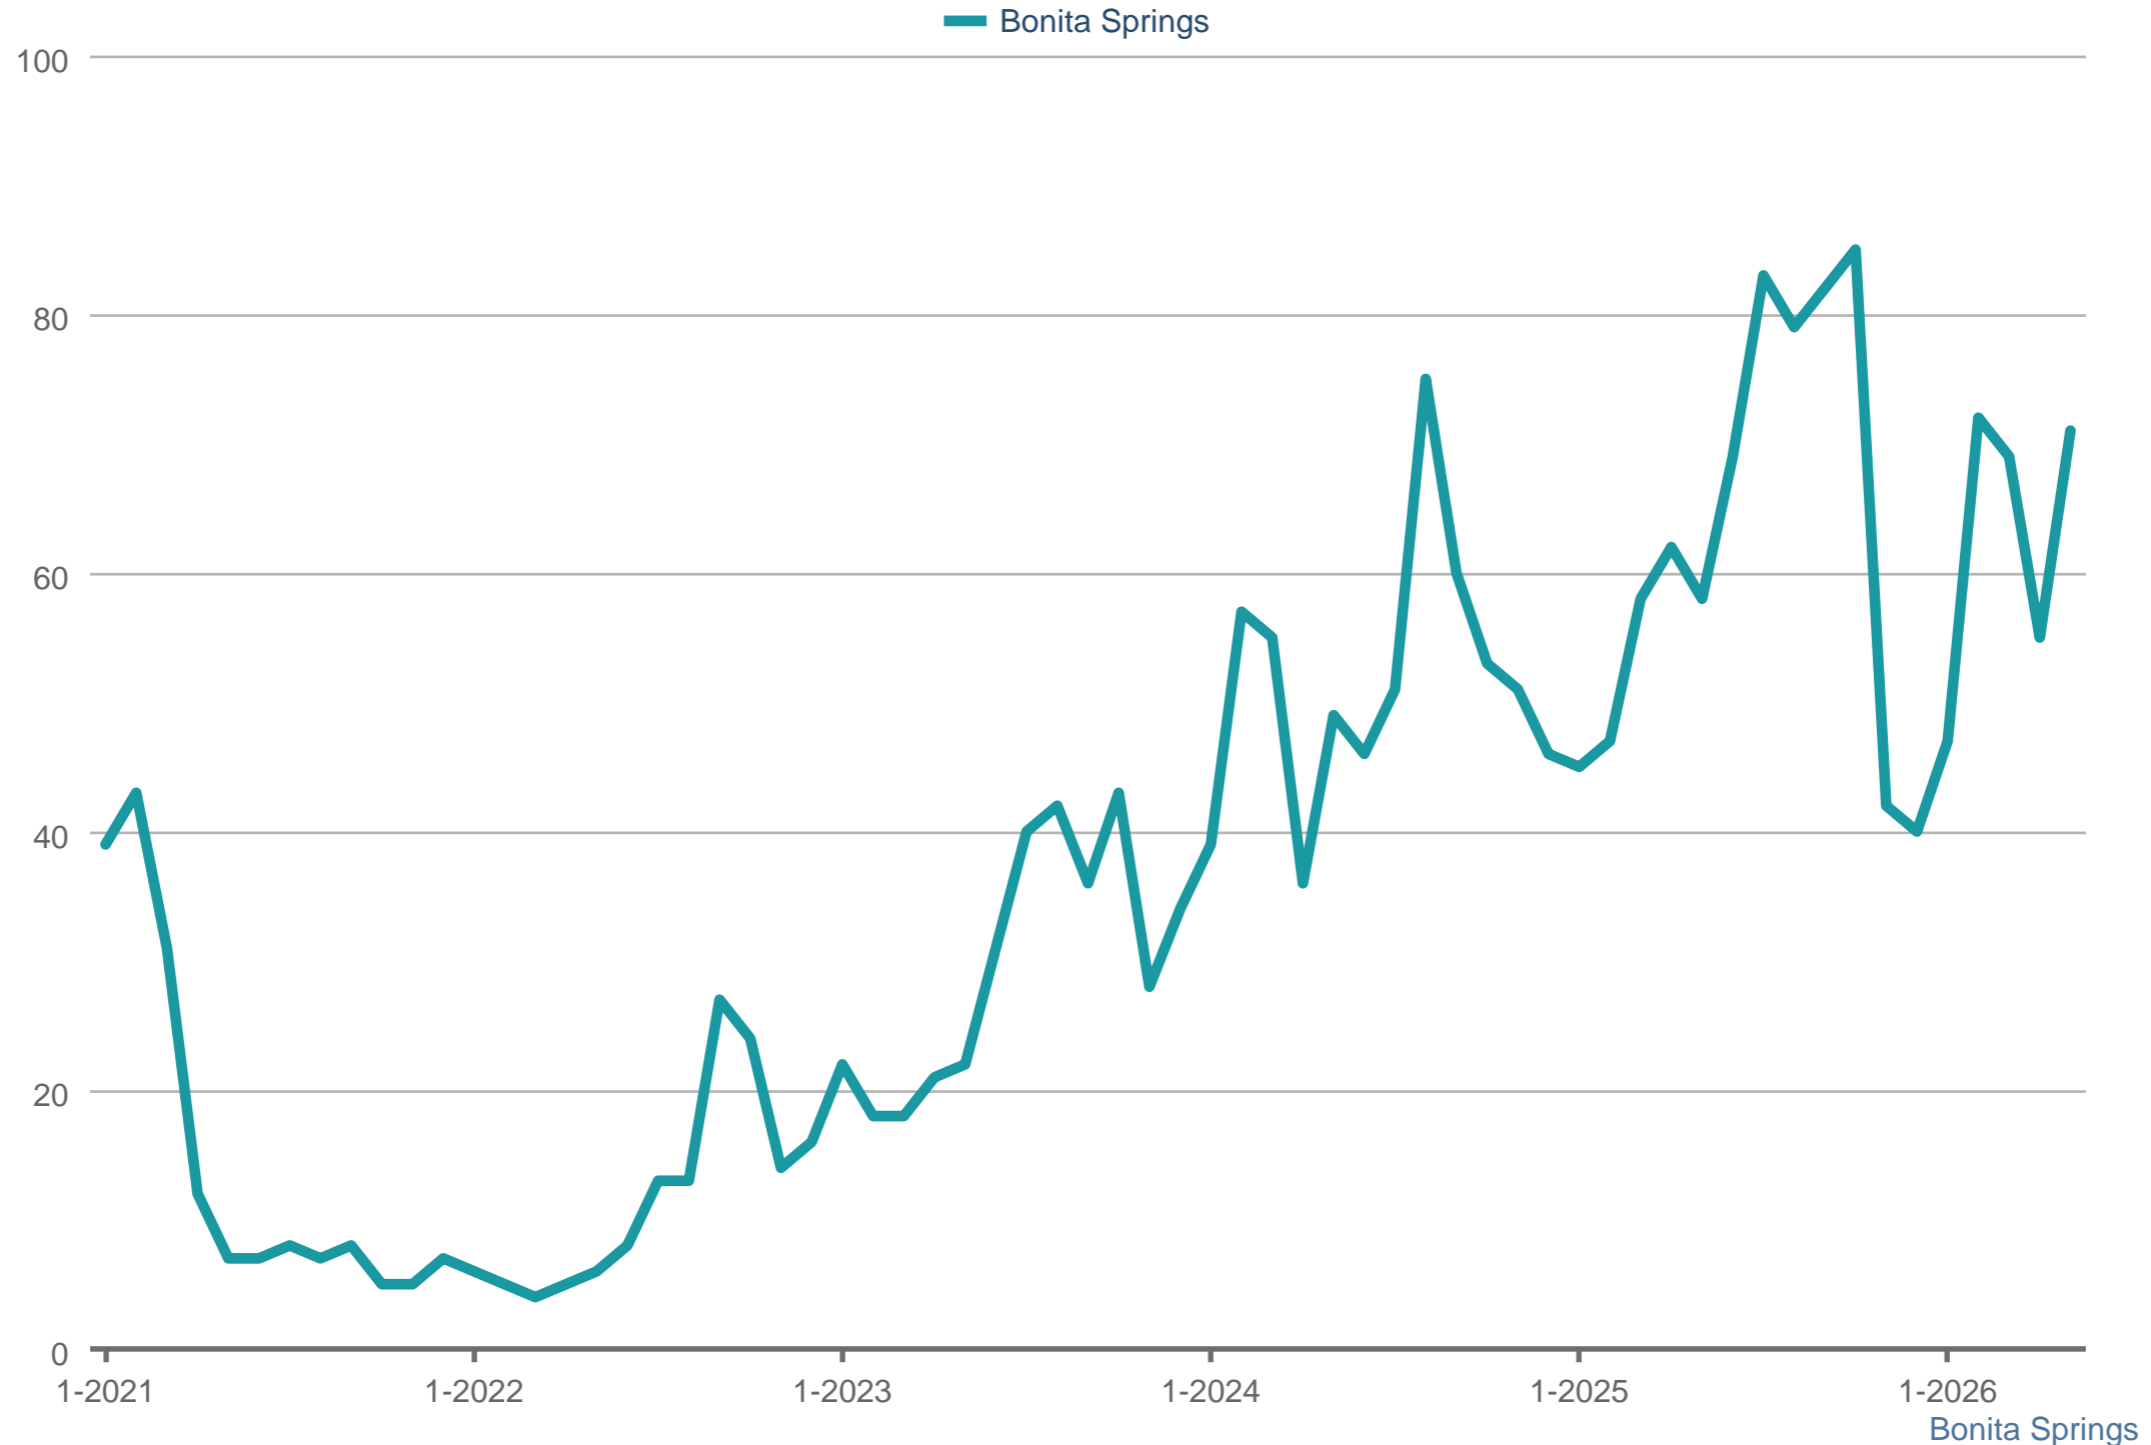

Median Days on Market

Each data point is one month of activity. Data is from June 3, 2026.