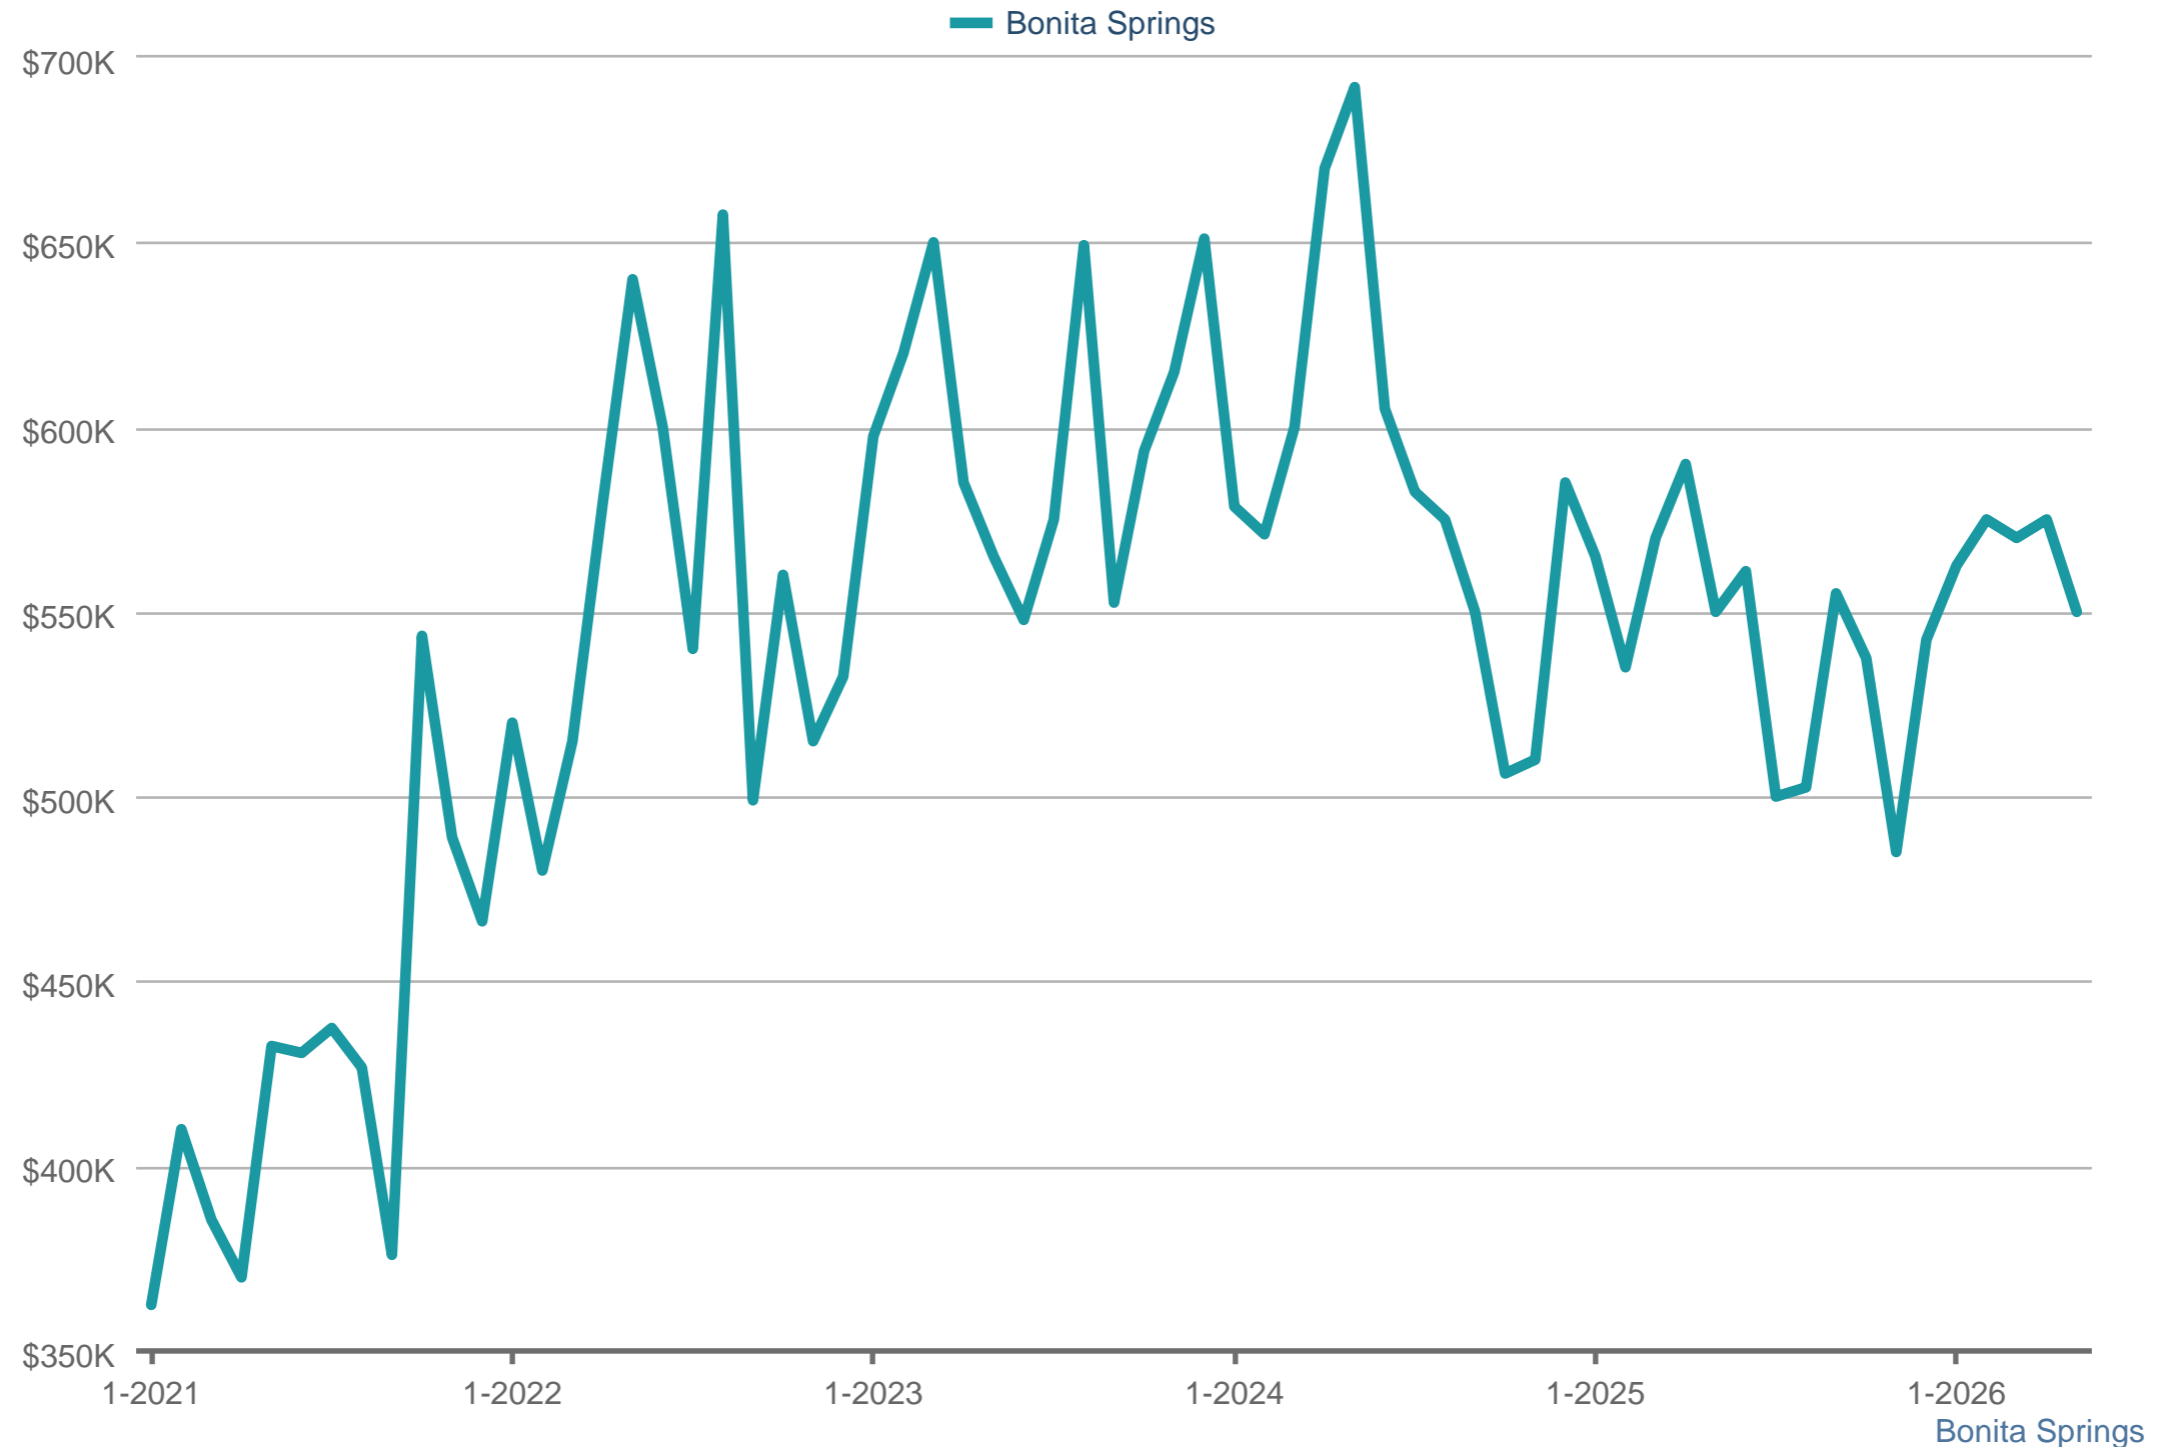

Median Sales Price

Each data point is one month of activity. Data is from June 3, 2026.